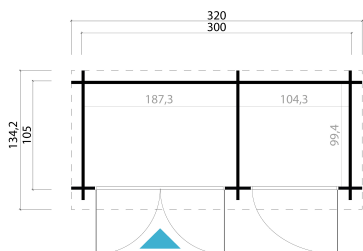

-  28 mm
-  1
-  0
- ***
GUARANTEE
2
YEARS**

PACKAGING: 1 PALLET(S)

 330 x 118 x 52 cm
545 kg

EAN 4743329240950

DIMENSIONS

Floor area	2.93 m ²
Roof dimensions	3.20 x 1.35 m
Cubic volume	≈ 6.67 m ³
Wall height	≈ 2.22 m
Ridge height	≈ 2.34 m
Front overhang	≈ 20 cm

WINDOWS & DOORS

1 x Double door (TC+O*)	124.4 x 195.7 cm
1 x Single door (TC+O*)	83.5 x 195.7 cm

*TC+O: Solid Wood Classic, Cladding outside

ROOF & FLOOR

Roof boards	15x90 mm
Roof surface	4.32 m ²
Roof angle	≈ 6 °